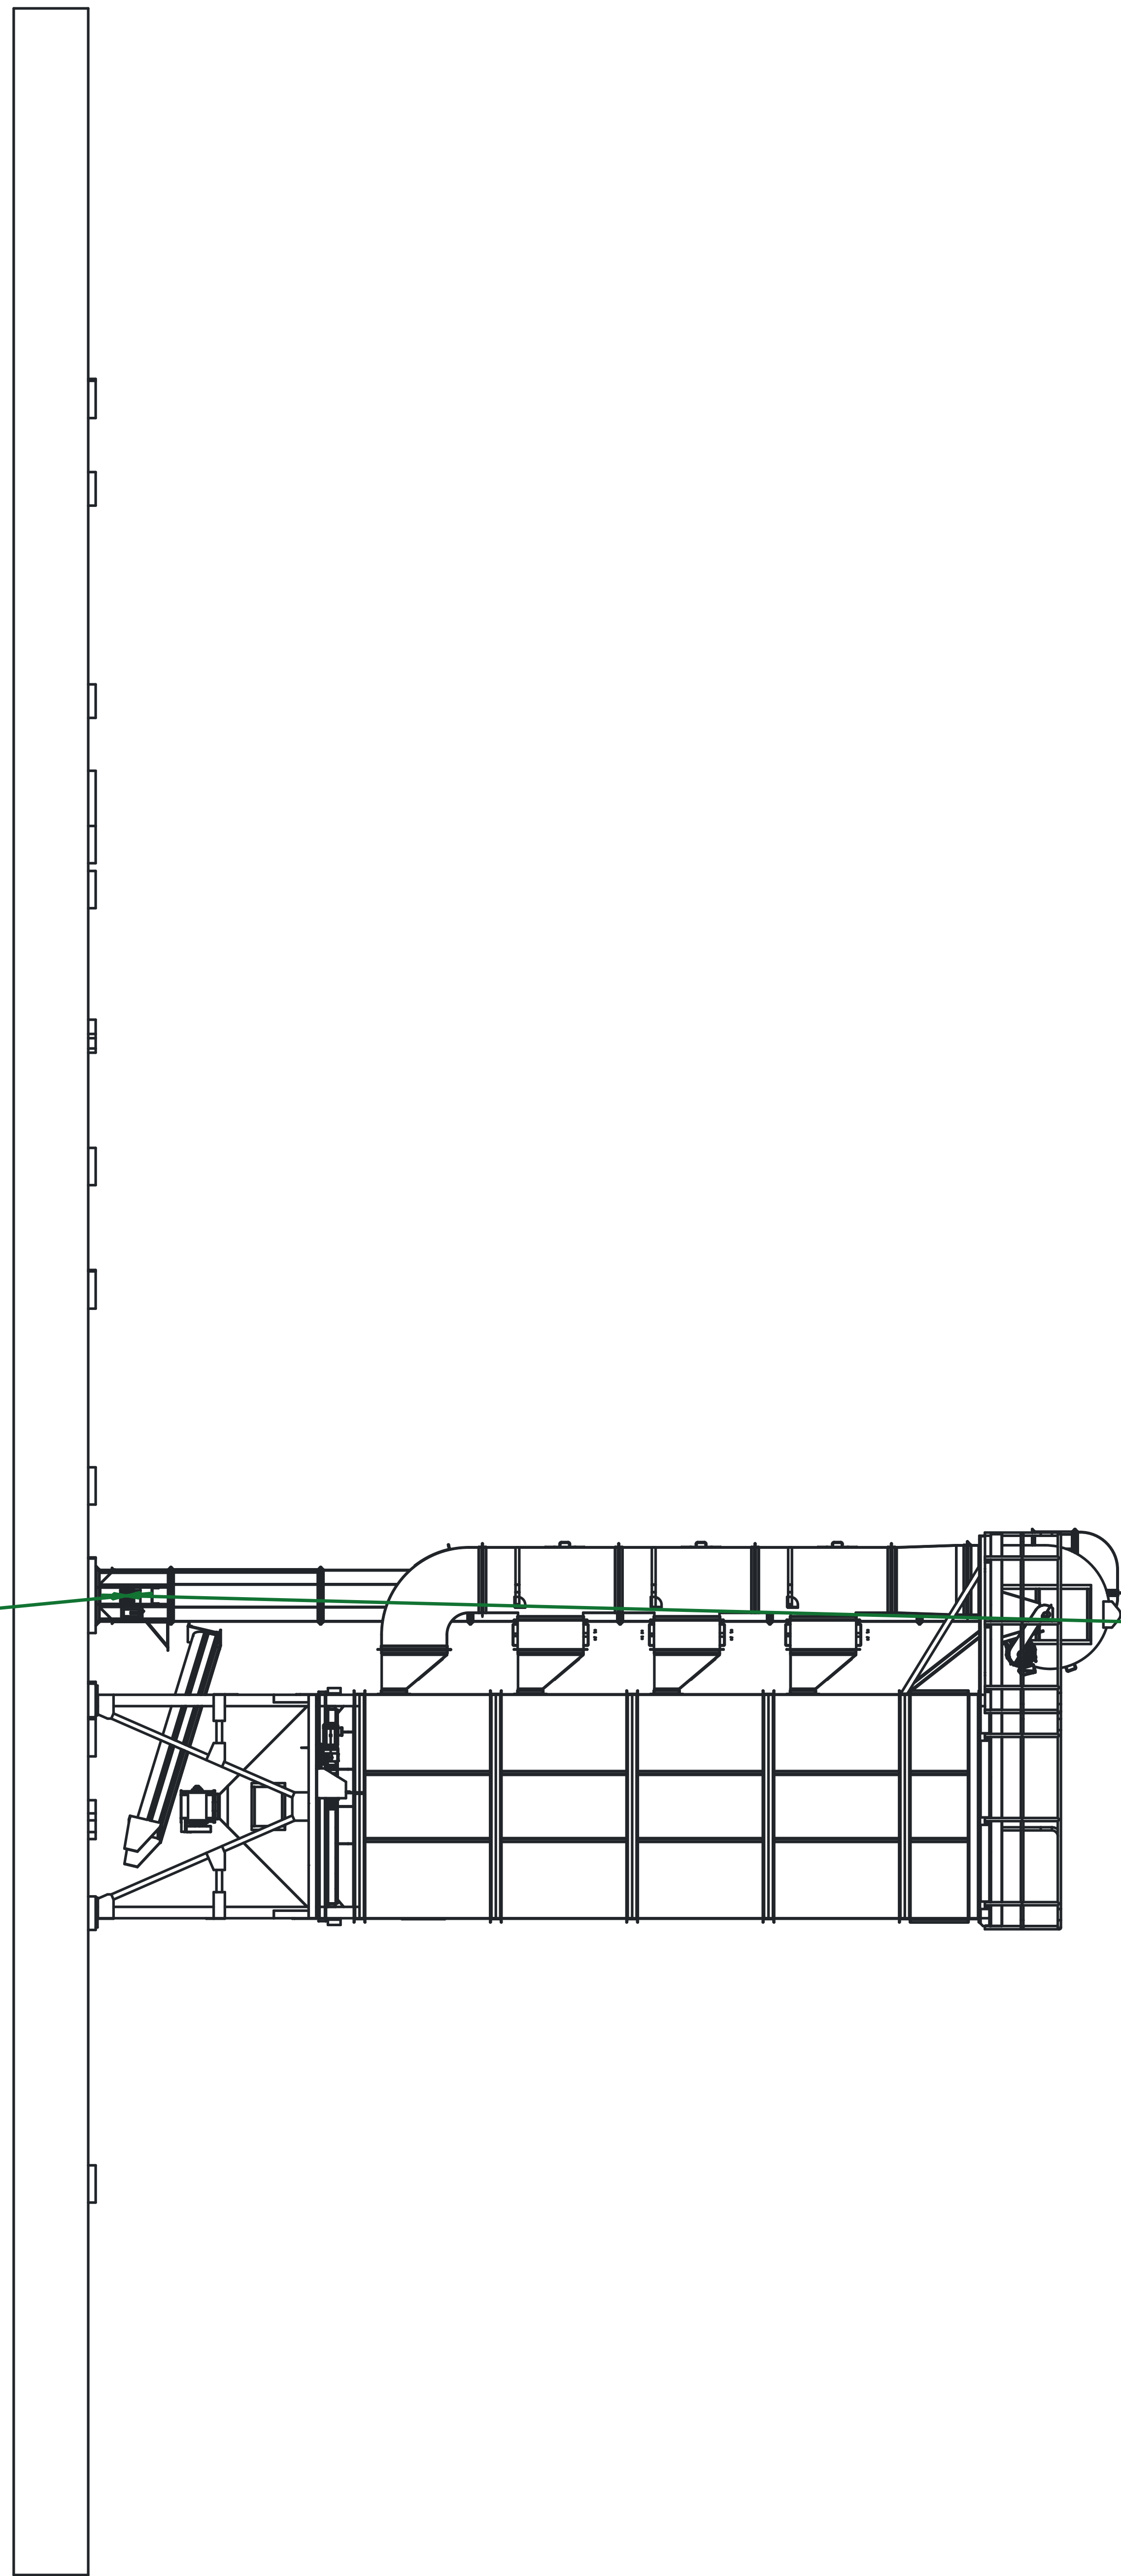

34457.0

The image shows a technical drawing of a gray rectangular area. To the left of the rectangle, a vertical dimension line is drawn in blue. The dimension line has small horizontal ticks at both the top and bottom ends. The value '34457.0' is written in blue text to the left of the dimension line, with a blue underline beneath the number.

Ø77.7

Ø40.1