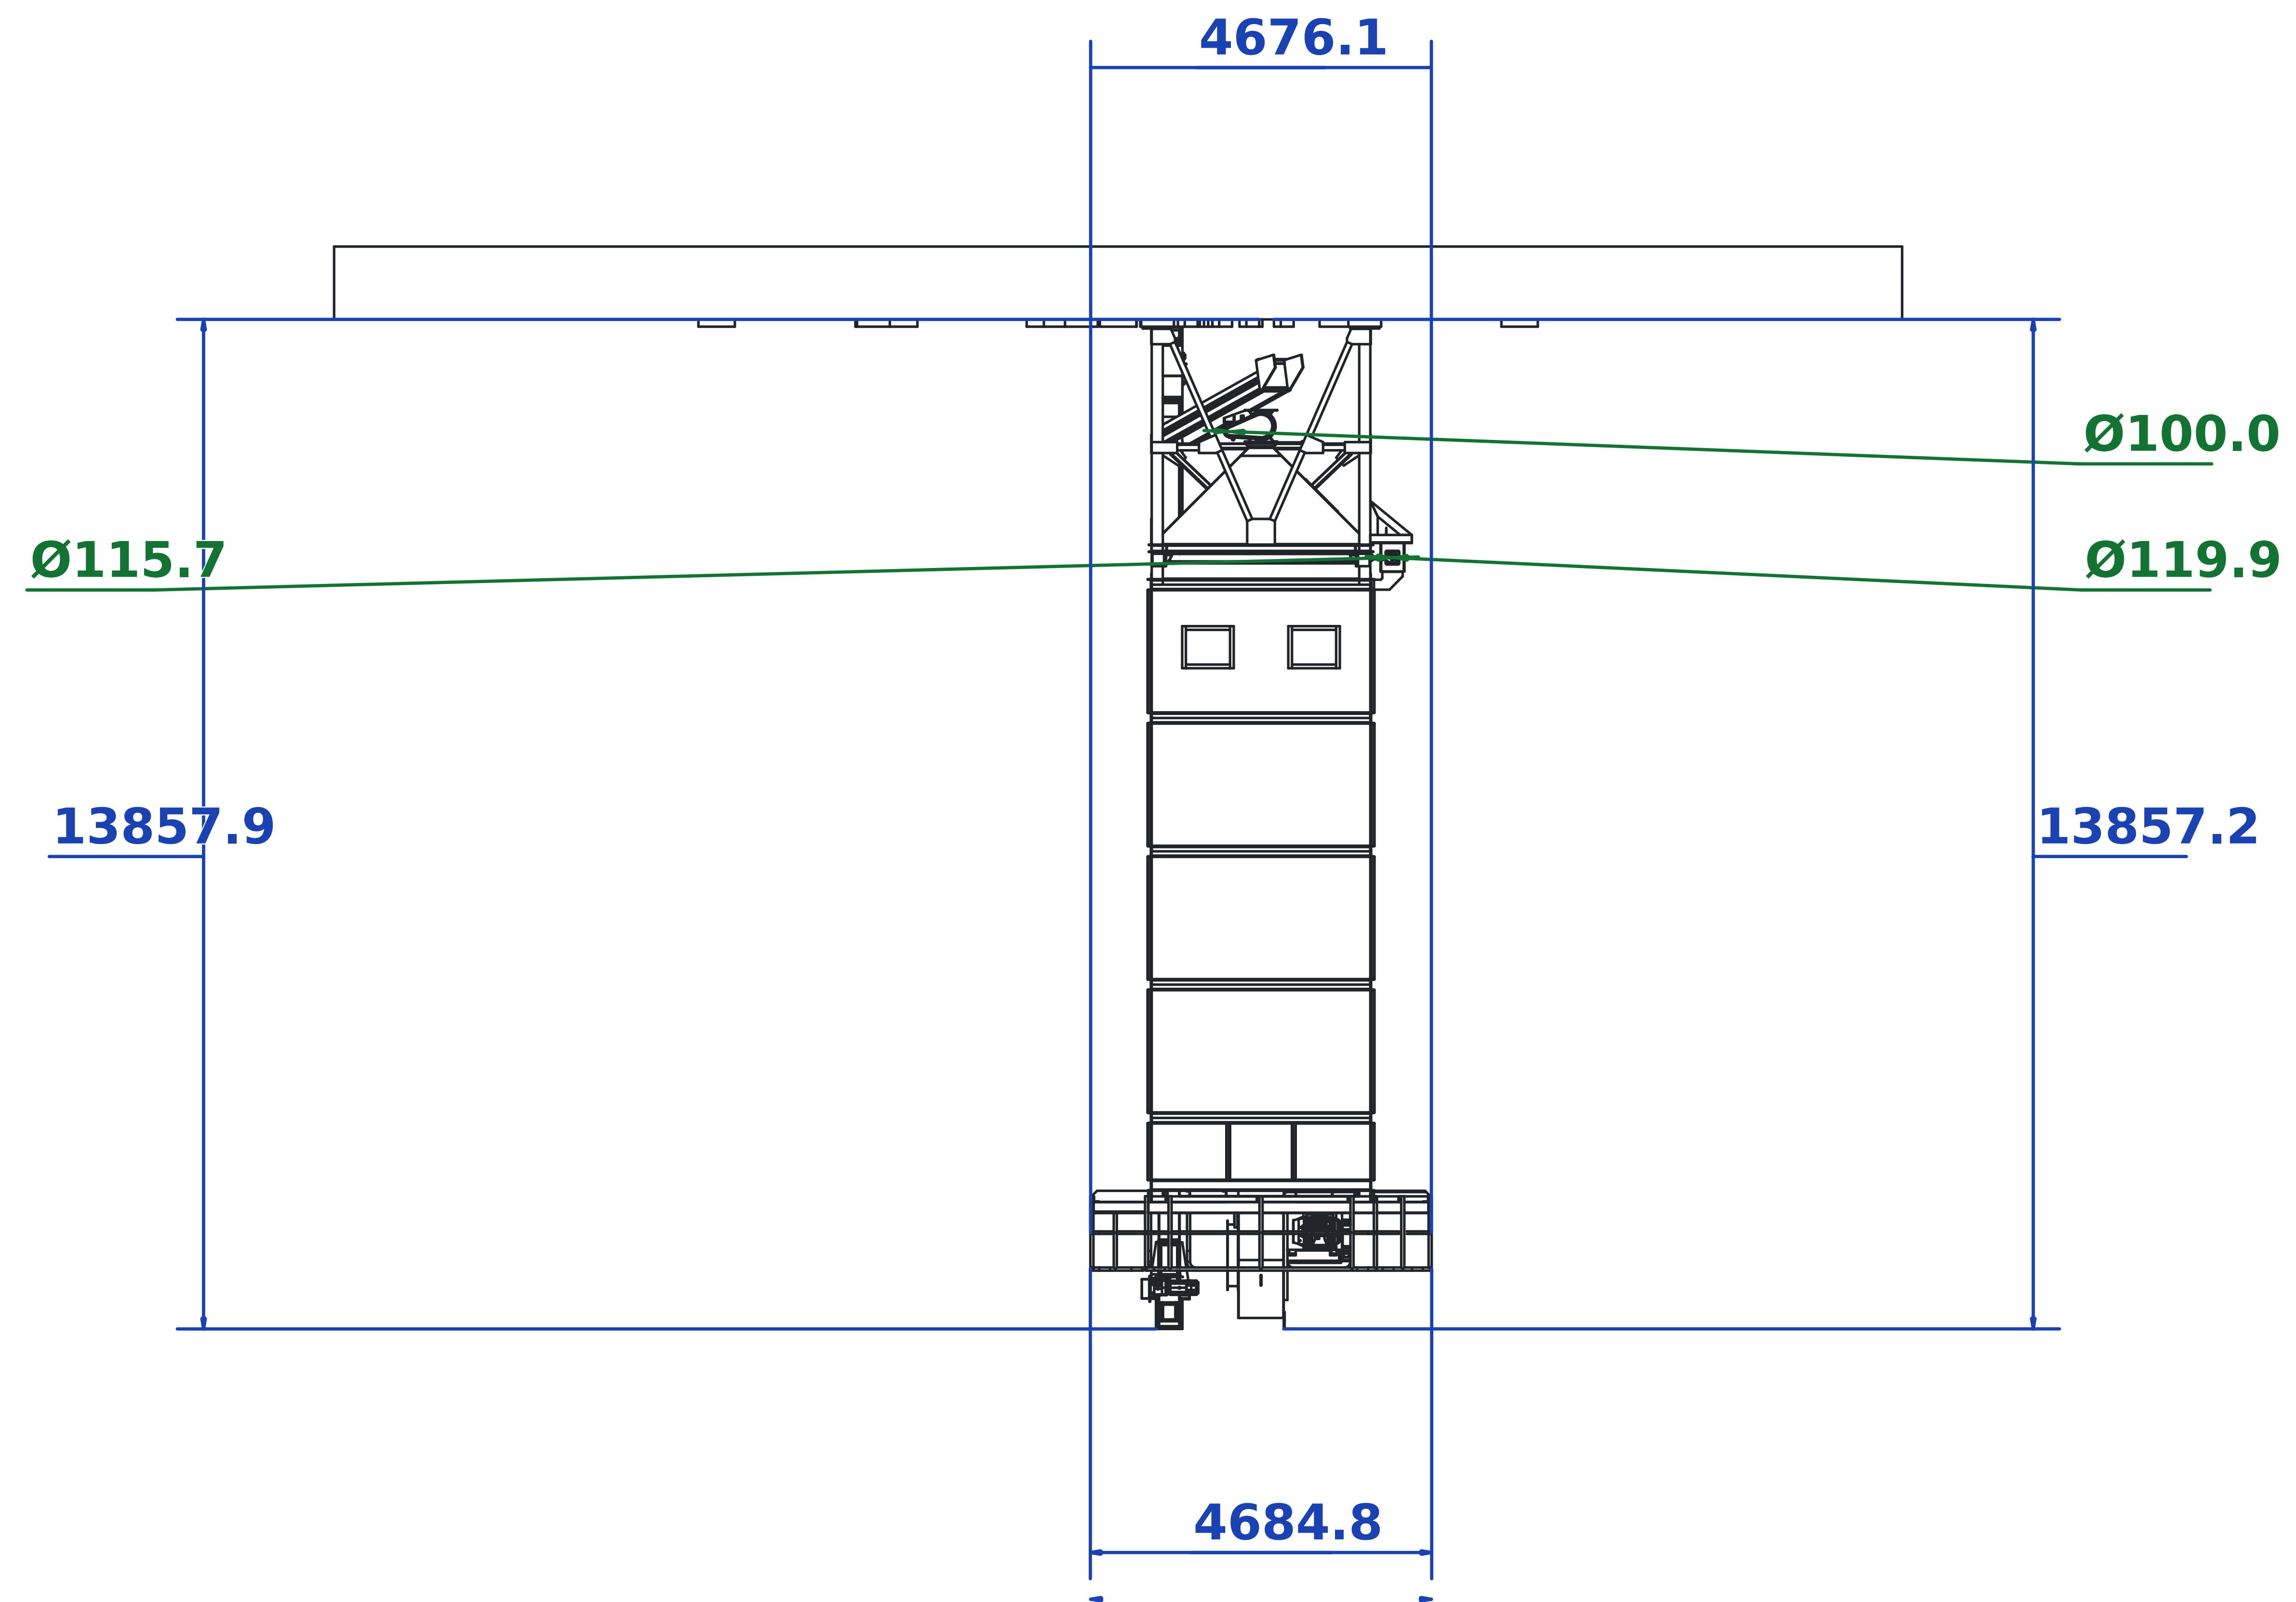

34457.0

The image shows a technical drawing of a gray rectangular area. To the left of the rectangle, a vertical dimension line is drawn in blue. The dimension line has small horizontal ticks at both the top and bottom ends. The value '34457.0' is written in blue text to the left of the dimension line, with a blue underline beneath the number.

Ø77.7

Ø40.1