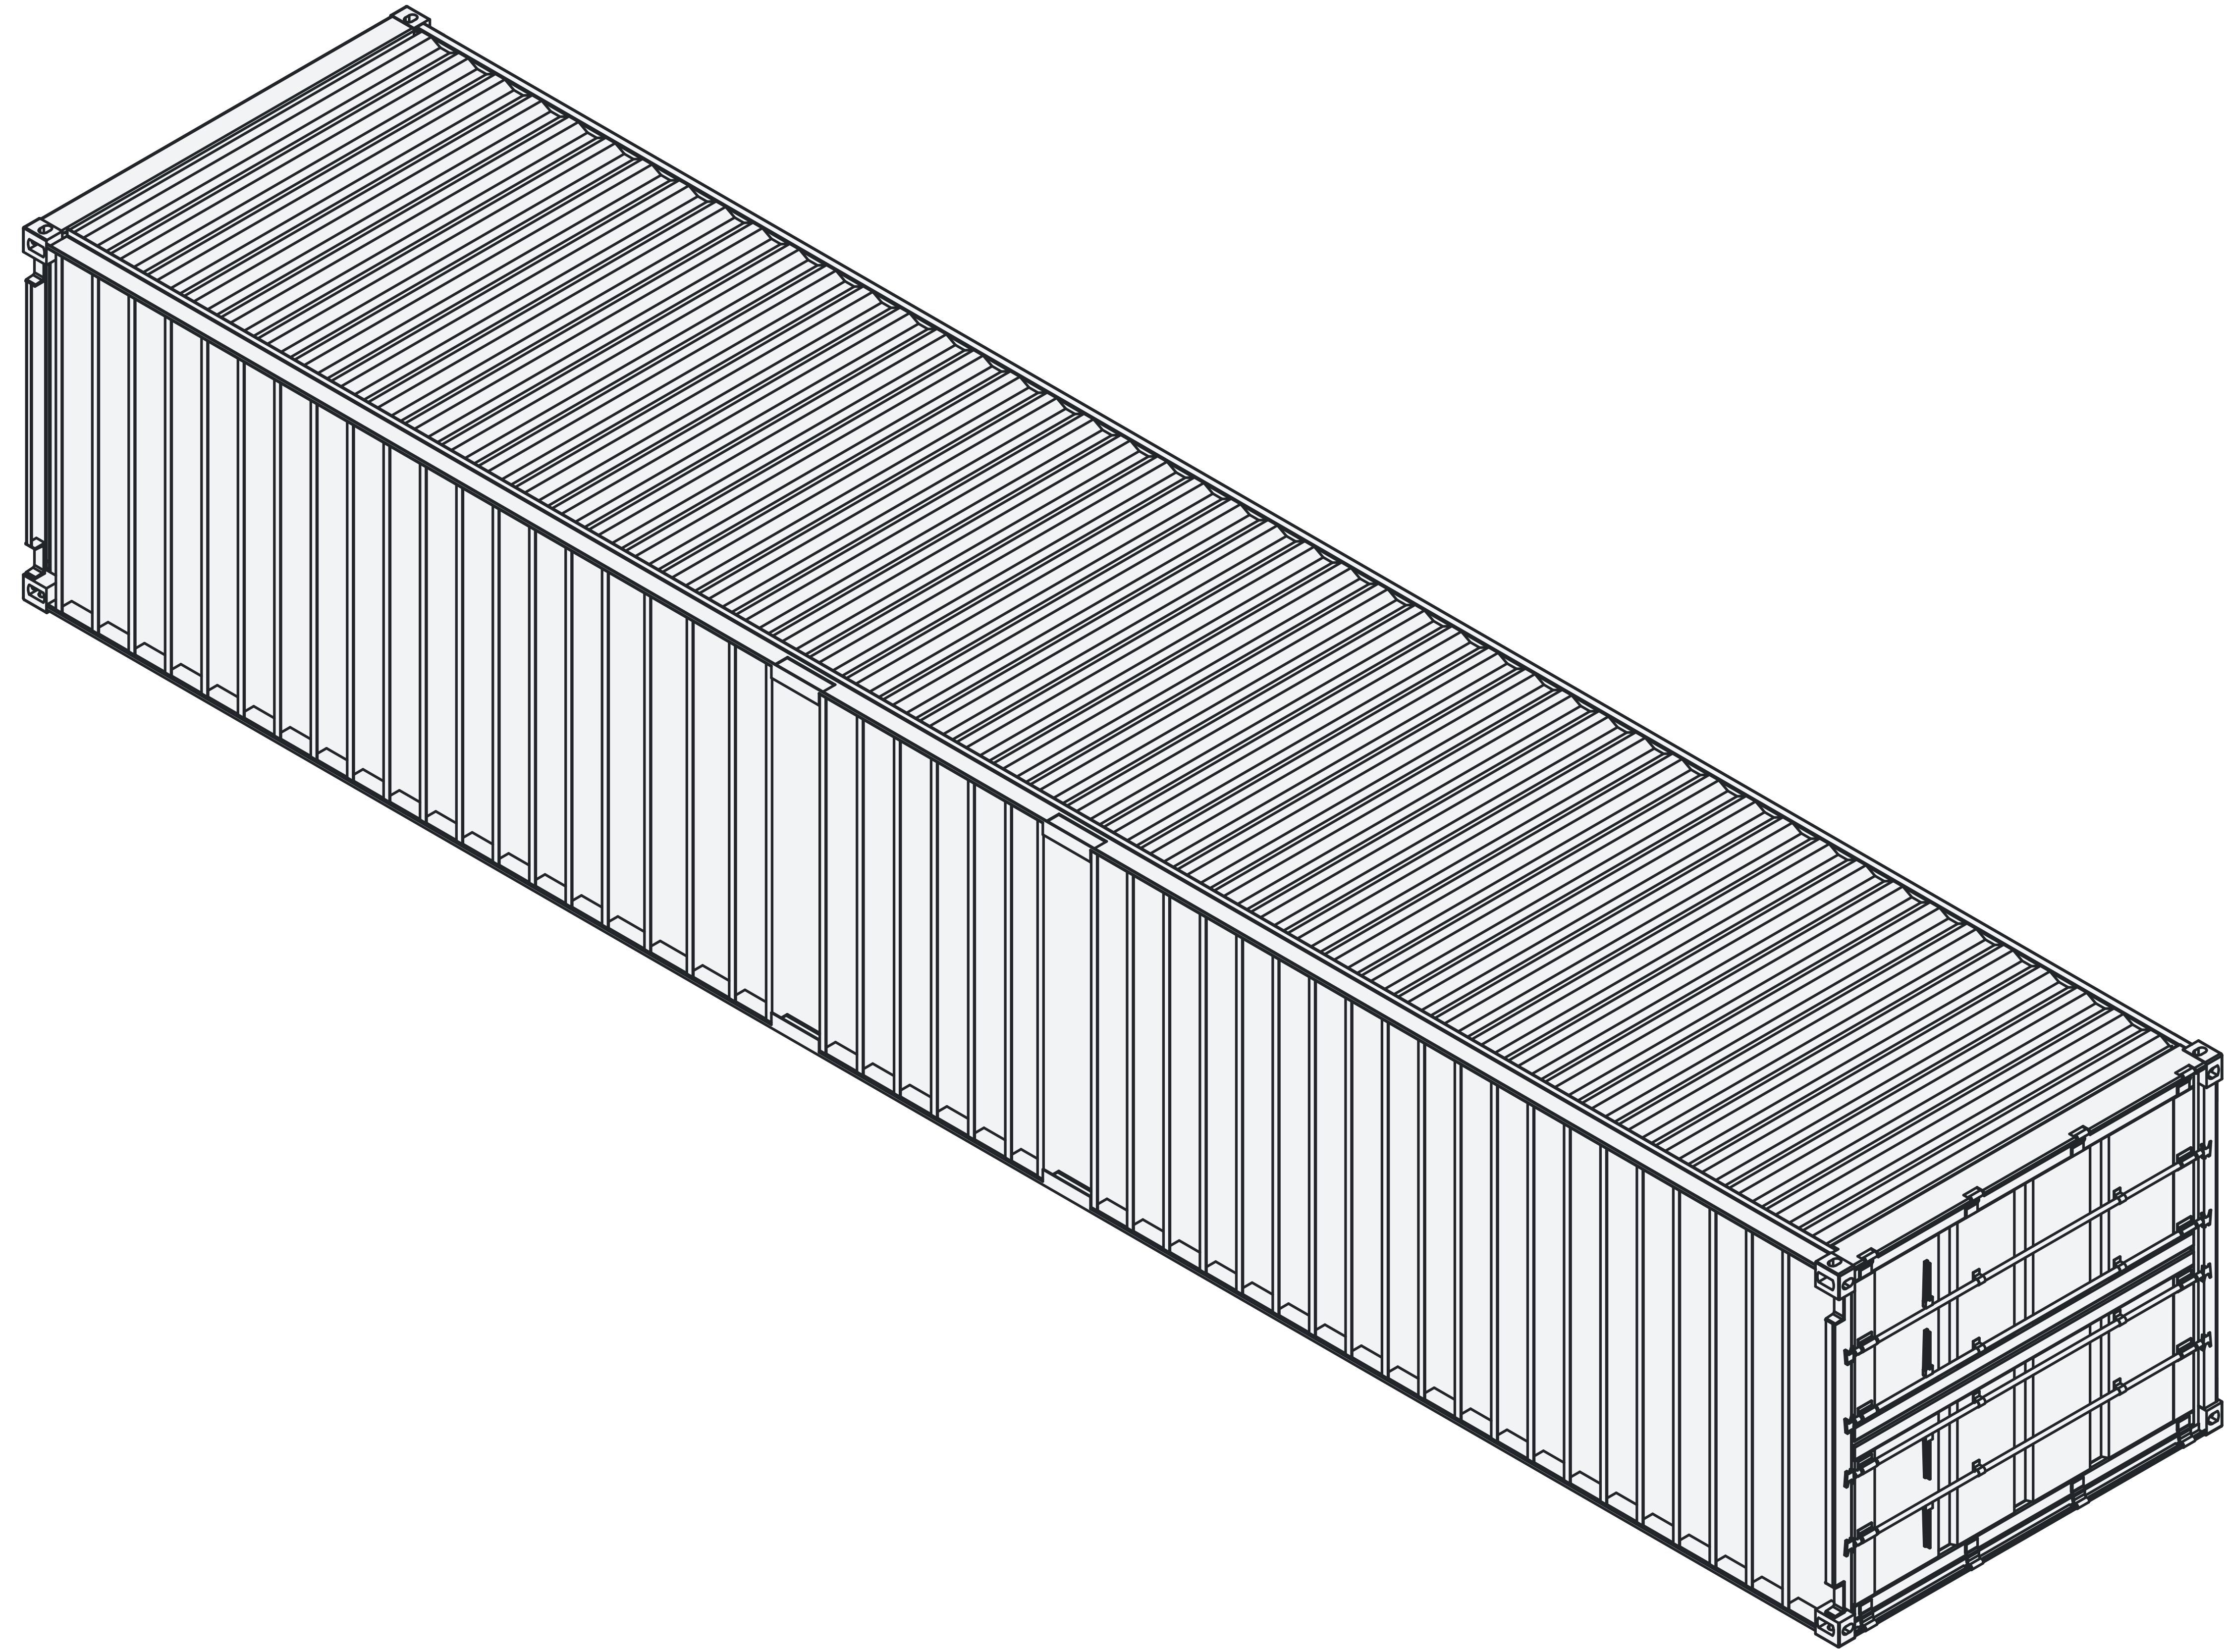

Ø63.5

Ø20.0

2813.5

13716.0

The image shows a technical drawing of a vertical rectangular object, possibly a window blind or a similar structure. The object is filled with horizontal lines, suggesting a slatted or ribbed surface. It is bounded by a thin black frame. To the left of the object, a vertical blue dimension line with arrows at both ends indicates a height of 13716.0. At the bottom of the object, a horizontal blue dimension line with arrows at both ends indicates a width of 2892.2.